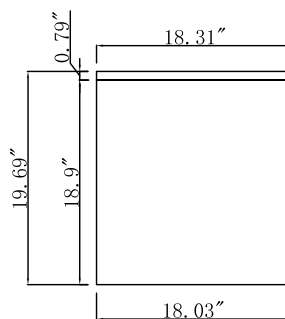

DWG. NO.

Top view

Front view

Side view

Back view

Metal bracket

Model #	VF44048WH	"Number of Doors "	3	"Table: seating capacity"	1	"drawer glide extension"	N/A	"cabinet interior width"	DR1: 30.35" DR2: 15.04"
Finish	White	"Finished Back "	NO	"upholstery color"	N/A	"drawer glide material"	N/A	"cabinet interior depth"	16.85"
"Hand Painted"	NO	"Hardware finish "	Alumina	"upholstery pattern"	N/A	"drawer dividers"	N/A	"leg height"	N/A
"Mirror type"	N/A	"Assembly "	YES	"cushion material"	N/A	"Drawer Interior finish"	N/A	"leg width"	N/A
"Beveled glass"	N/A	"Product Width "	48"	"base finish"	White	"Ball Bearing Glides"	N/A	"leg depth"	N/A
"Frame material "	MDF	"Product Depth"	18.31"	"powder coated finish"	N/A	"soft close drawer glides"	N/A	"gloss finish"	NO
"Solid wood construction "	N/A	"Product Height"	19.69"	"base material"	MDF	"Number of cabinets"	2	"stackable"	NO
"Drawers Included "	NO	"Package LENGTH"	52"	"top material"	Porcelain	"shelf height"	N/A	"leg design"	N/A
"Number of Drawers"	N/A	"Packaged WIDTH"	25.6"	"wood species"	MDF	"shelf width"	N/A	"Armoires: ring slots"	N/A
"Joinery Type "	N/A	"Packaged HEIGHT"	25.2"	"tip over restraint strap "	N/A	"shelf depth"	N/A	"Armoires: hooks"	N/A
"Drawer railing "	N/A	"Package Weight(lbs) "	115	"shape of top"	Rectangle	"Shelf thickness"	N/A	"armoires: mirror dimensions "	N/A
"Drawer Width"	N/A	"Product Weight(lbs)"	99	"lift top"	NO	"Any certification?" (CARB/TSCA VI)	YES	"door thickness"	0.59"
"Drawer Depth "	N/A	"Shipping Type"	Small Parcel	"shelf material"	N/A	"California Proposition 65 warning required"	YES	"false drawers?"	N/A
"Drawer Height "	N/A	"table top width"	18.31"	"adjustable shelves"	NO	"Drawers Interior Height"	N/A	"sink type "	Porcelain
"Shelves "	N/A	"table top finish"	White	"Drawer Handle designs"	Bar Pulls	"Drawer Interior Width"	N/A	"# of faucet holes "	1
"Number of Shelves "	N/A	"glass top tempered"	NO	"saftey stop"	YES	"Drawer Interior Depth"	N/A		
"Doors included "	YES	"table top maximum weight "	66 LBS	"felt lined drawers"	N/A	"cabinet interior height"	18.31"		