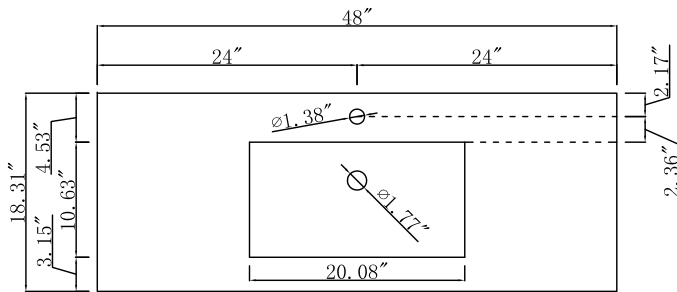

DWG. NO.

Top view

Front view

Side view

Back view

Metal bracket

Model #	VF44048WH	"Number of Doors "	3	"Table: seating capacity"	1	"drawer glide extension"	N/A	"cabinet interior width"	DR1: 30.35" DR2: 15.04"
Finish	White	"Finished Back "	NO	"upholstery color"	N/A	"drawer glide material"	N/A	"cabinet interior depth"	16.85"
"Hand Painted"	NO	"Hardware finish "	Alumina	"upholstery pattern"	N/A	"drawer dividers"	N/A	"leg height"	N/A
"Mirror type"	N/A	"Assembly "	YES	"cushion material"	N/A	"Drawer Interior finish"	N/A	"leg width"	N/A
"Beveled glass"	N/A	"Product Width "	48"	"base finish"	White	"Ball Bearing Glides"	N/A	"leg depth"	N/A
"Frame material "	MDF	"Product Depth"	18.31"	"powder coated finish"	N/A	"soft close drawer glides"	N/A	"gloss finish"	NO
"Solid wood construction "	N/A	"Product Height"	19.69"	"base material"	MDF	"Number of cabinets"	2	"stackable"	NO
"Drawers Included "	NO	"Package LENGTH"	52"	"top material"	Porcelain	"shelf height"	N/A	"leg design"	N/A
"Number of Drawers"	N/A	"Packaged WIDTH"	25.6"	"wood species"	MDF	"shelf width"	N/A	"Armoires: ring slots"	N/A
"Joinery Type "	N/A	"Packaged HEIGHT"	25.2"	"tip over restraint strap "	N/A	"shelf depth"	N/A	"Armoires: hooks"	N/A
"Drawer railing "	N/A	"Package Weight(lbs) "	115	"shape of top"	Rectangle	"Shelf thickness"	N/A	"armoires: mirror dimensions "	N/A
"Drawer Width"	N/A	"Product Weight(lbs)"	99	"lift top"	NO	"Any certification?" (CARB/TSCA VI)	YES	"door thickness"	0.59"
"Drawer Depth "	N/A	"Shipping Type"	Small Parcel	"shelf material"	N/A	"California Proposition 65 warning required"	YES	"false drawers?"	N/A
"Drawer Height "	N/A	"table top width"	18.31"	"adjustable shelves"	NO	"Drawers Interior Height"	N/A	"sink type "	Porcelain
"Shelves "	N/A	"table top finish"	White	"Drawer Handle designs"	Bar Pulls	"Drawer Interior Width"	N/A	"# of faucet holes "	1
"Number of Shelves "	N/A	"glass top tempered"	NO	"saftey stop"	YES	"Drawer Interior Depth"	N/A		
"Doors included "	YES	"table top maximum weight "	66 LBS	"felt lined drawers"	N/A	"cabinet interior height"	18.31"		