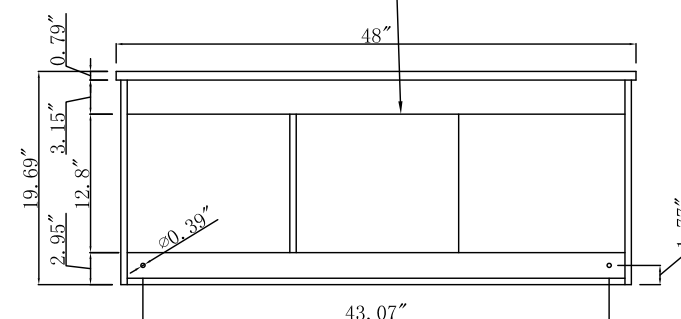

DWG. NO.

Top view

Front view

Side view

Back view

Metal bracket

Model #	VF44048WH	"Number of Doors "	3	"Table: seating capacity"	1	"drawer glide extension"	N/A	"cabinet interior width"	DR1: 30.35" DR2: 15.04"
Finish	White	"Finished Back "	NO	"upholstery color"	N/A	"drawer glide material"	N/A	"cabinet interior depth"	16.85"
"Hand Painted"	NO	"Hardware finish "	Alumina	"upholstery pattern"	N/A	"drawer dividers"	N/A	"leg height"	N/A
"Mirror type"	N/A	"Assembly "	YES	"cushion material"	N/A	"Drawer Interior finish"	N/A	"leg width"	N/A
"Beveled glass"	N/A	"Product Width "	48"	"base finish"	White	"Ball Bearing Glides"	N/A	"leg depth"	N/A
"Frame material "	MDF	"Product Depth"	18.31"	"powder coated finish"	N/A	"soft close drawer glides"	N/A	"gloss finish"	NO
"Solid wood construction "	N/A	"Product Height"	19.69"	"base material"	MDF	"Number of cabinets"	2	"stackable"	NO
"Drawers Included "	NO	"Package LENGTH"	52"	"top material"	Porcelain	"shelf height"	N/A	"leg design"	N/A
"Number of Drawers"	N/A	"Packaged WIDTH"	25.6"	"wood species"	MDF	"shelf width"	N/A	"Armoires: ring slots"	N/A
"Joinery Type "	N/A	"Packaged HEIGHT"	25.2"	"tip over restraint strap "	N/A	"shelf depth"	N/A	"Armoires: hooks"	N/A
"Drawer railing "	N/A	"Package Weight(lbs) "	115	"shape of top"	Rectangle	"Shelf thickness"	N/A	"armoires: mirror dimensions "	N/A
"Drawer Width"	N/A	"Product Weight(lbs)"	99	"lift top"	NO	"Any certification?" (CARB/TSCA VI)	YES	"door thickness"	0.59"
"Drawer Depth "	N/A	"Shipping Type"	Small Parcel	"shelf material"	N/A	"California Proposition 65 warning required"	YES	"false drawers?"	N/A
"Drawer Height "	N/A	"table top width"	18.31"	"adjustable shelves"	NO	"Drawers Interior Height"	N/A	"sink type "	Porcelain
"Shelves "	N/A	"table top finish"	White	"Drawer Handle designs"	Bar Pulls	"Drawer Interior Width"	N/A	"# of faucet holes "	1
"Number of Shelves "	N/A	"glass top tempered"	NO	"saftey stop"	YES	"Drawer Interior Depth"	N/A		
"Doors included "	YES	"table top maximum weight "	66 LBS	"felt lined drawers"	N/A	"cabinet interior height"	18.31"		