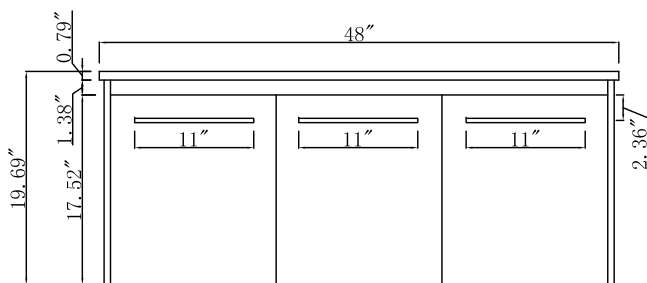

DWG. NO.

Top view

Front view

Side view

Back view

Metal bracket

Model #	VF44048WH	"Number of Doors "	3	"Table: seating capacity"	1	"drawer glide extension"	N/A	"cabinet interior width"	DR1: 30.35" DR2: 15.04"
Finish	White	"Finished Back "	NO	"upholstery color"	N/A	"drawer glide material"	N/A	"cabinet interior depth"	16.85"
"Hand Painted"	NO	"Hardware finish "	Alumina	"upholstery pattern"	N/A	"drawer dividers"	N/A	"leg height"	N/A
"Mirror type"	N/A	"Assembly "	YES	"cushion material"	N/A	"Drawer Interior finish"	N/A	"leg width"	N/A
"Beveled glass"	N/A	"Product Width "	48"	"base finish"	White	"Ball Bearing Glides"	N/A	"leg depth"	N/A
"Frame material "	MDF	"Product Depth"	18.31"	"powder coated finish"	N/A	"soft close drawer glides"	N/A	"gloss finish"	NO
"Solid wood construction "	N/A	"Product Height"	19.69"	"base material"	MDF	"Number of cabinets"	2	"stackable"	NO
"Drawers Included "	NO	"Package LENGTH"	52"	"top material"	Porcelain	"shelf height"	N/A	"leg design"	N/A
"Number of Drawers"	N/A	"Packaged WIDTH"	25.6"	"wood species"	MDF	"shelf width"	N/A	"Armoires: ring slots"	N/A
"Joinery Type "	N/A	"Packaged HEIGHT"	25.2"	"tip over restraint strap "	N/A	"shelf depth"	N/A	"Armoires: hooks"	N/A
"Drawer railing "	N/A	"Package Weight(lbs) "	115	"shape of top"	Rectangle	"Shelf thickness"	N/A	"armoires: mirror dimensions "	N/A
"Drawer Width"	N/A	"Product Weight(lbs)"	99	"lift top"	NO	"Any certification?" (CARB/TSCA VI)	YES	"door thickness"	0.59"
"Drawer Depth "	N/A	"Shipping Type"	Small Parcel	"shelf material"	N/A	"California Proposition 65 warning required"	YES	"false drawers?"	N/A
"Drawer Height "	N/A	"table top width"	18.31"	"adjustable shelves"	NO	"Drawers Interior Height"	N/A	"sink type "	Porcelain
"Shelves "	N/A	"table top finish"	White	"Drawer Handle designs"	Bar Pulls	"Drawer Interior Width"	N/A	"# of faucet holes "	1
"Number of Shelves "	N/A	"glass top tempered"	NO	"saftey stop"	YES	"Drawer Interior Depth"	N/A		
"Doors included "	YES	"table top maximum weight "	66 LBS	"felt lined drawers"	N/A	"cabinet interior height"	18.31"		